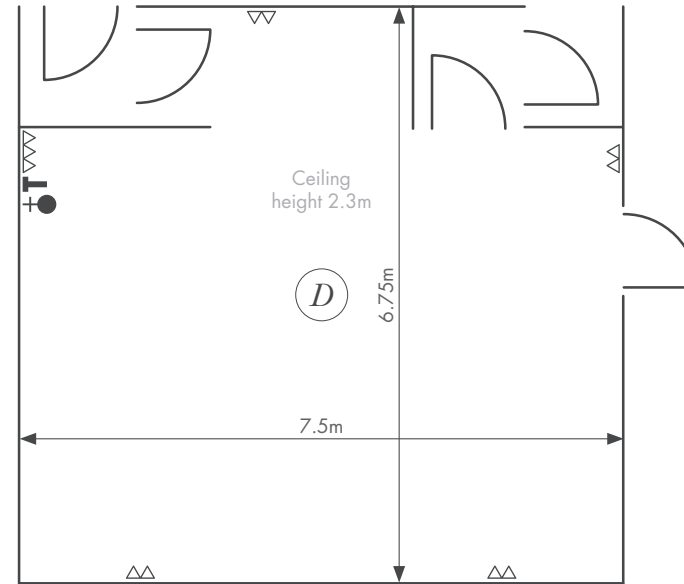

First Floor

D Wychbold Suite

Key

-  Door
-  Single socket
-  Double socket
-  Triple socket
-  Telephone point
-  TV aerial
-  Column
-  Dance floor
-  Room partition
-  Balcony
-  Column

	Theatre		Classroom		Cabaret		Banquet		Open block	U-shape	Boardroom	Ceremony	Wedding Breakfast	Reception
	Front projection	Rear projection	Front projection	Rear projection	Front projection	Rear projection	Front projection	Rear projection						
<i>Wychbold Suite</i>	40	40	15	15	16	16	-	-	20	18	20	-	-	-