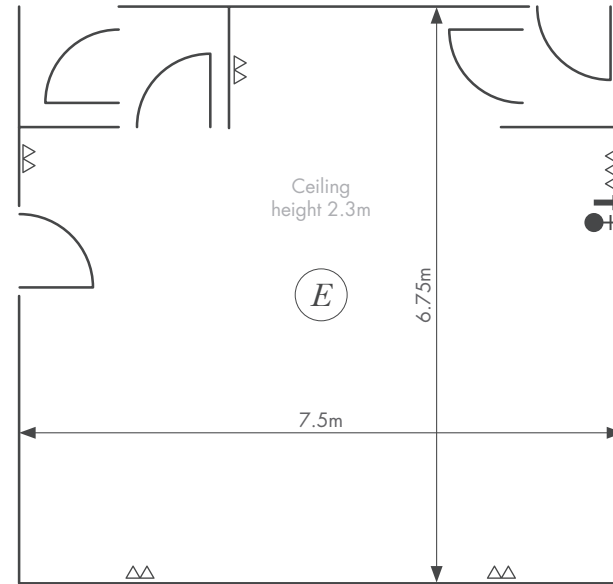

First Floor

E Tibberton Suite

Key

-  Door
-  Single socket
-  Double socket
-  Triple socket
-  Telephone point
-  TV aerial
-  Column
-  Dance floor
-  Room partition
-  Balcony
-  Column

	Theatre		Classroom		Cabaret		Banquet		Open block	U-shape	Boardroom	Ceremony	Wedding Breakfast	Reception
	Front projection	Rear projection	Front projection	Rear projection	Front projection	Rear projection	Front projection	Rear projection						
<i>Tibberton Suite</i>	40	40	15	15	16	16	-	-	20	18	20	-	-	-