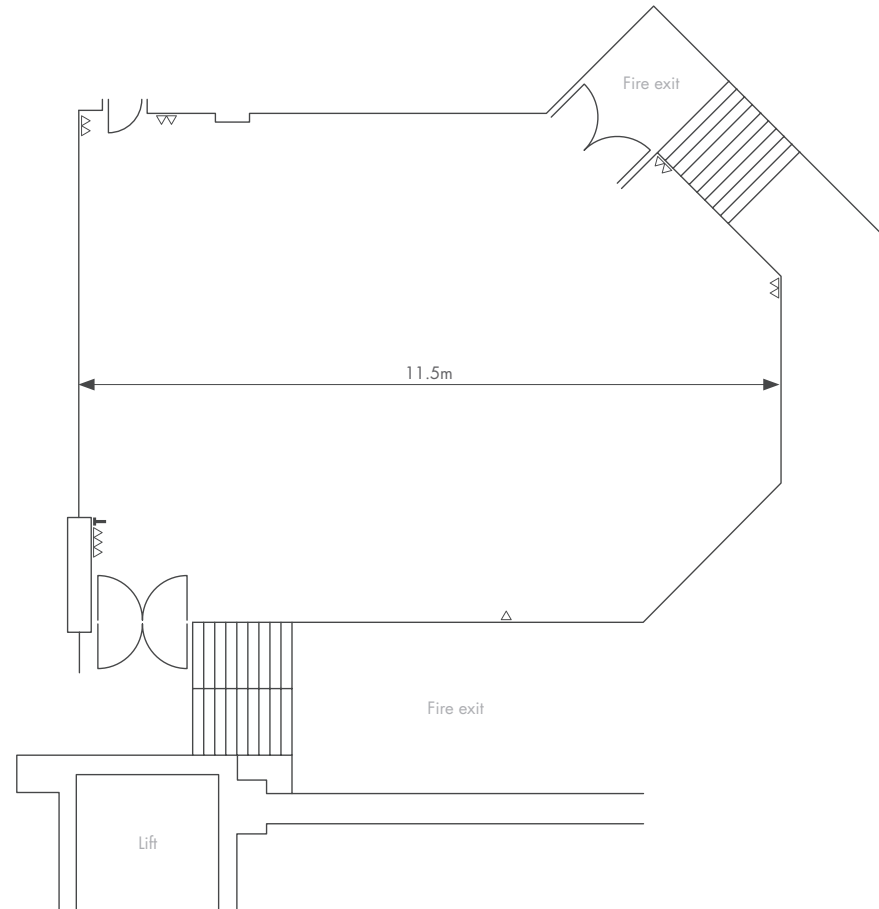

The Burgundy Suite

Key

-  Door
-  Single socket
-  Double socket
-  Triple socket
-  Telephone point
-  TV aerial
-  Column
-  Dance floor
-  Room partition
-  Balcony
-  Column

| | Theatre | | Classroom | | Cabaret | | Banquet | | Open block | U-shape | Boardroom | Ceremony | Wedding Breakfast | Reception |
|-----------------------|------------------|-----------------|------------------|-----------------|------------------|-----------------|------------------|-----------------|------------|---------|-----------|----------|-------------------|-----------|
| | Front projection | Rear projection | Front projection | Rear projection | Front projection | Rear projection | Front projection | Rear projection | | | | | | |
| <i>Burgundy Suite</i> | 90 | 90 | 50 | 50 | 50 | 50 | 70 | 70 | - | 30 | 25 | 90 | 70 | 90 |