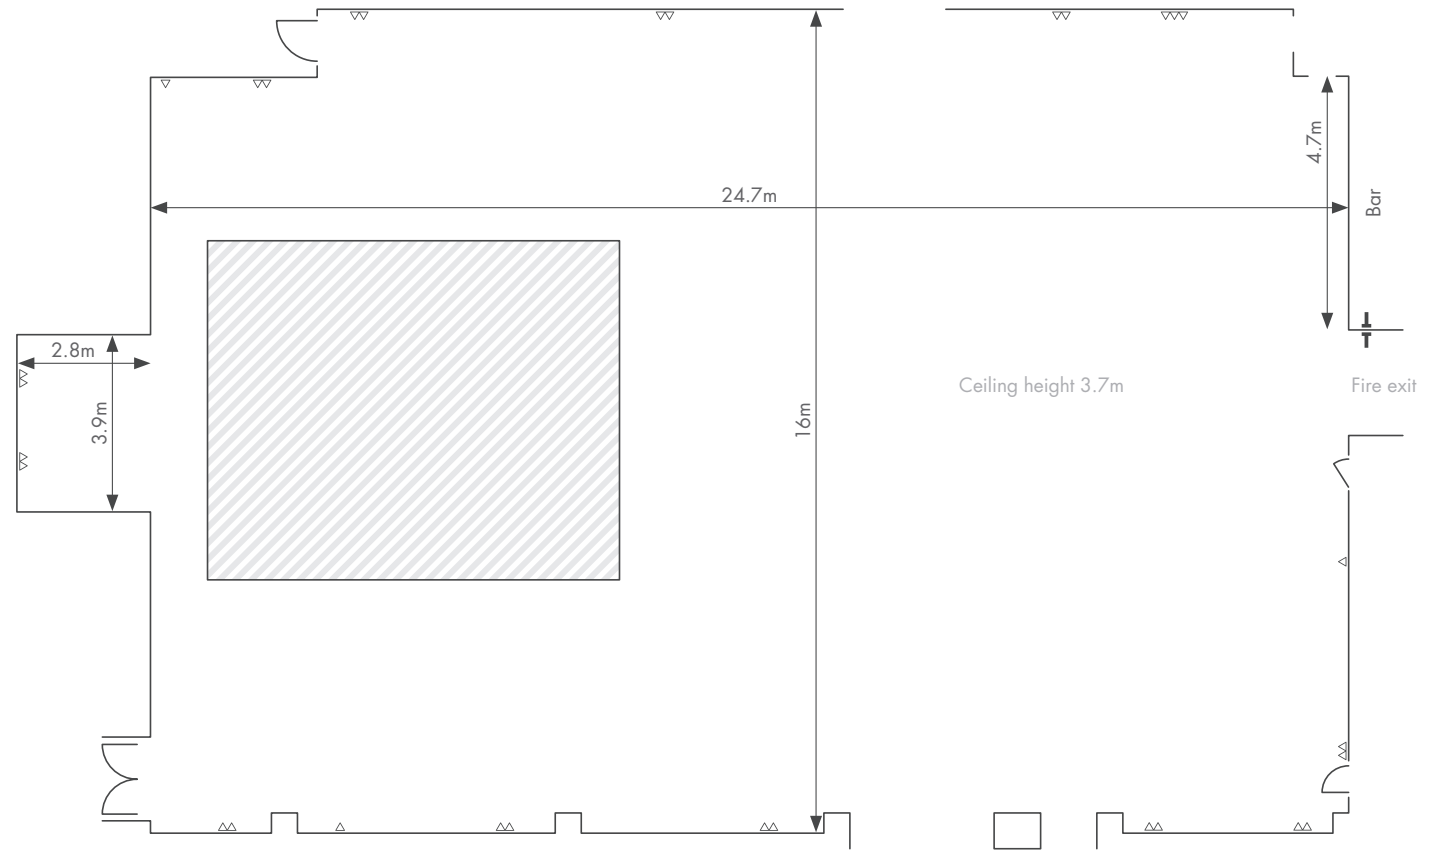

Royal Suite

Key

-  Door
-  Single socket
-  Double socket
-  Triple socket
-  Telephone point
-  TV aerial
-  Column
-  Dance floor
-  Room partition
-  Balcony
-  Column

	Theatre		Classroom		Cabaret		Banquet		Open block	U-shape	Boardroom	Ceremony	Wedding Breakfast	Reception
	Front projection	Rear projection	Front projection	Rear projection	Front projection	Rear projection	Front projection	Rear projection						
Royal Suite	400	400	240	240	160	160	300	300	-	100	120	280	250	280