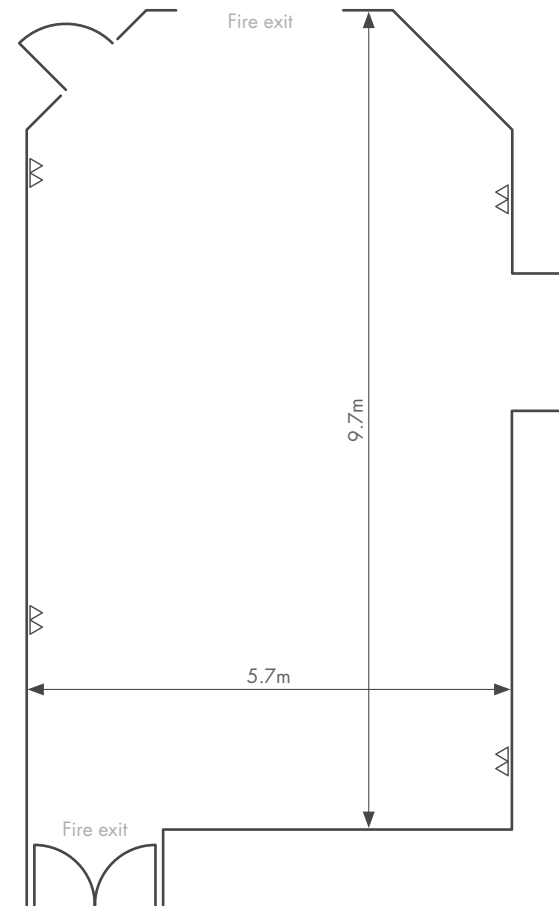

Raven Room

Key

-  Door
-  Single socket
-  Double socket
-  Triple socket
-  Telephone point
-  TV aerial
-  Column
-  Dance floor
-  Room partition
-  Balcony
-  Column

	Theatre		Classroom		Cabaret		Banquet		Open block	U-shape	Boardroom	Ceremony	Wedding Breakfast	Reception
	Front projection	Rear projection	Front projection	Rear projection	Front projection	Rear projection	Front projection	Rear projection						
Raven Room	40	40	-	-	-	-	36	36	-	-	-	-	-	-