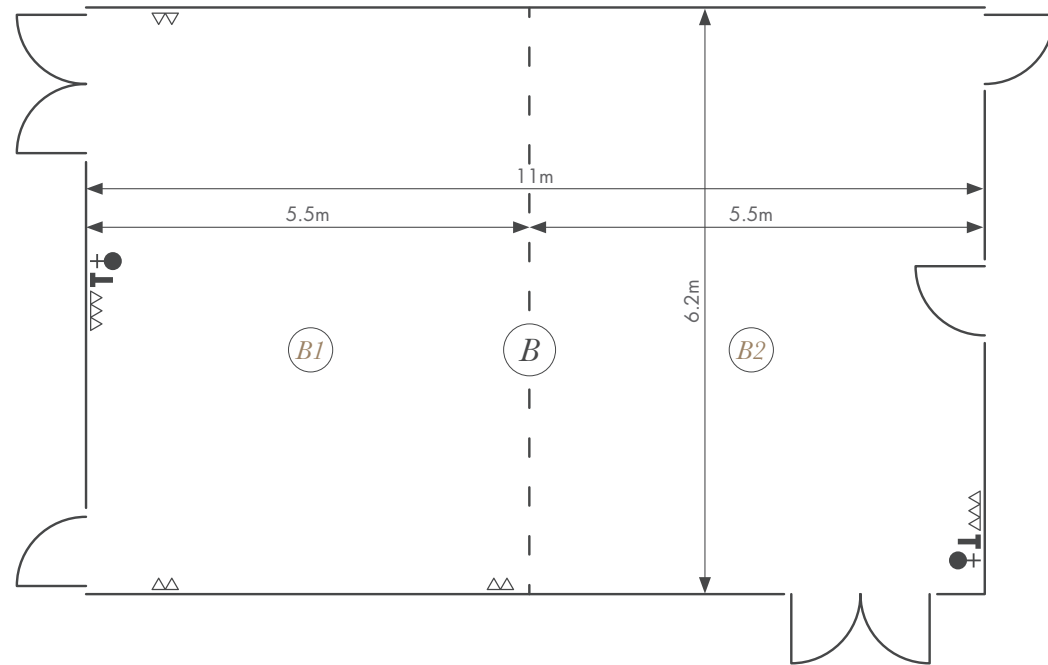

Ground Floor

B Ombersley Suite

B1 Hawford Suite

B2 Hallow Suite

Key

-  Door
-  Single socket
-  Double socket
-  Triple socket
-  Telephone point
-  TV aerial
-  Column
-  Dance floor
-  Room partition
-  Balcony
-  Column

	Theatre		Classroom		Cabaret		Banquet		Open block	U-shape	Boardroom	Ceremony	Wedding Breakfast	Reception
	Front projection	Rear projection	Front projection	Rear projection	Front projection	Rear projection	Front projection	Rear projection						
<i>Ombersley Suite</i>	70	70	40	40	60	60	40	40	-	36	36	-	-	-
<i>Hawford Suite</i>	40	40	20	20	20	20	-	-	24	20	20	-	-	-
<i>Hallow Suite</i>	40	40	20	20	20	20	-	-	24	20	20	-	-	-