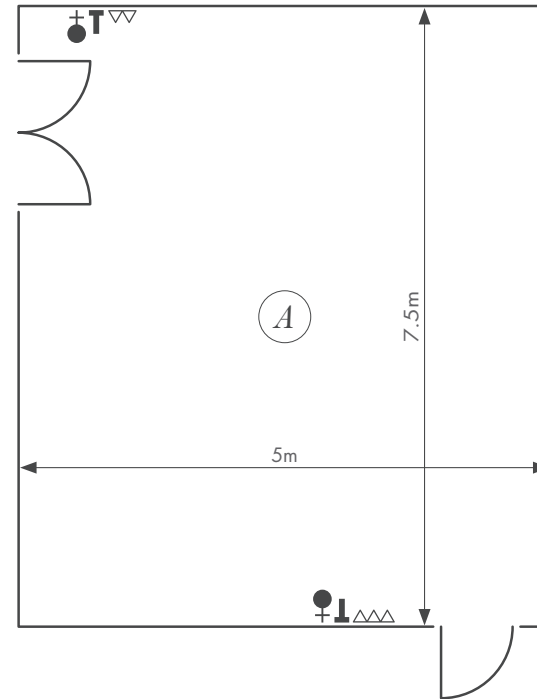

Ground Floor

A Hindlip Suite

Key

-  Door
-  Single socket
-  Double socket
-  Triple socket
-  Telephone point
-  TV aerial
-  Column
-  Dance floor
-  Room partition
-  Balcony
-  Column

	Theatre		Classroom		Cabaret		Banquet		Open block	U-shape	Boardroom	Ceremony	Wedding Breakfast	Reception
	Front projection	Rear projection	Front projection	Rear projection	Front projection	Rear projection	Front projection	Rear projection						
<i>Hindlip Suite</i>	40	40	18	18	24	24	-	-	20	17	18	-	-	-