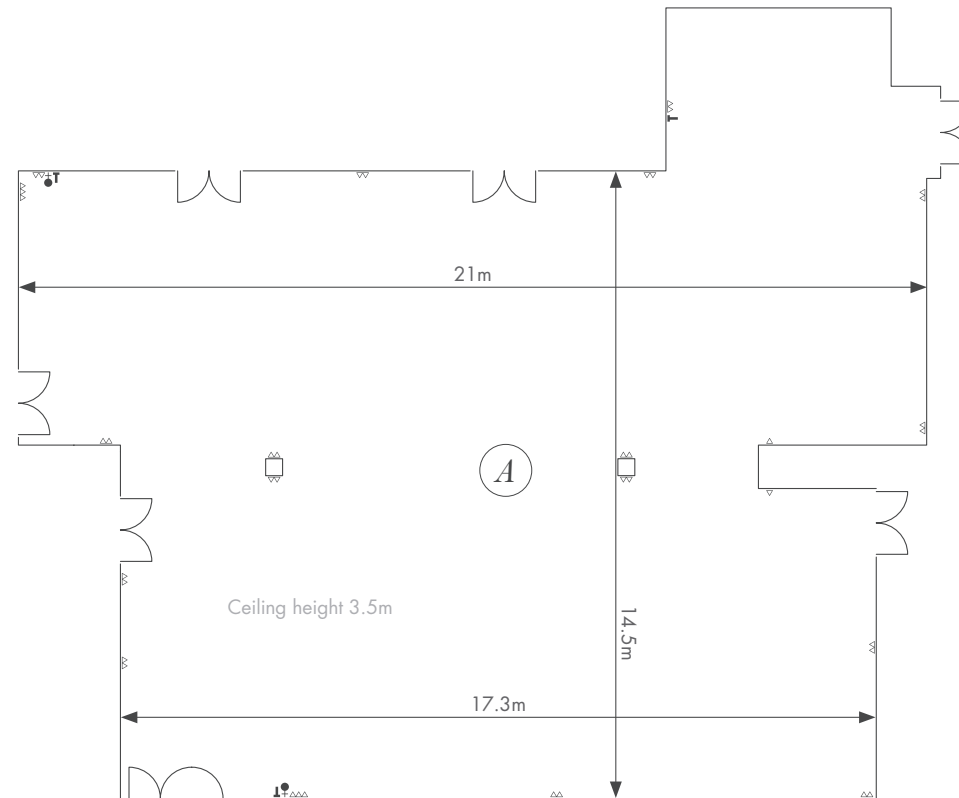

# First Floor

## A Gallery Suite

### Key

-  Door
-  Single socket
-  Double socket
-  Triple socket
-  Telephone point
-  TV aerial
-  Column
-  Dance floor
-  Room partition
-  Balcony
-  Column

	Theatre		Classroom		Cabaret		Banquet		Open block	U-shape	Boardroom	Ceremony	Wedding Breakfast	Reception
	Front projection	Rear projection	Front projection	Rear projection	Front projection	Rear projection	Front projection	Rear projection						
Gallery Suite	120	120	70	70	64	64	150	150	70	65	70	-	-	-