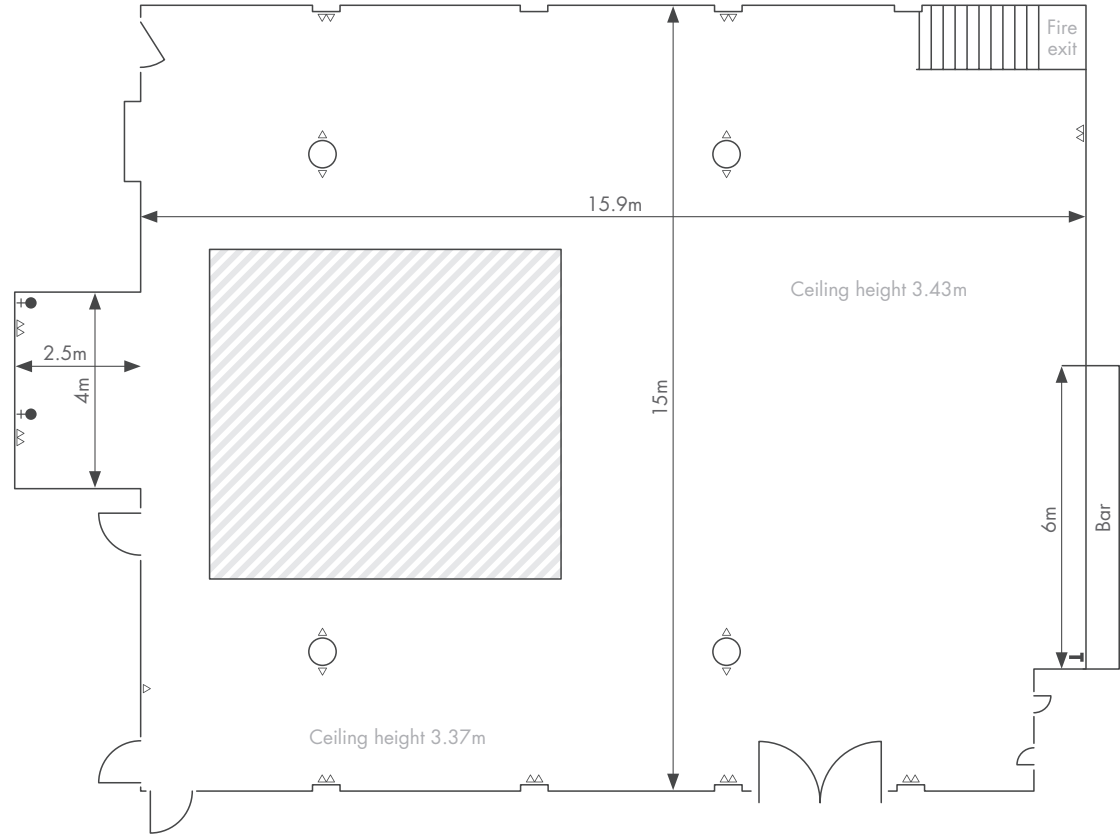

Elizabethan Suite

Key

-  Door
-  Single socket
-  Double socket
-  Triple socket
-  Telephone point
-  TV aerial
-  Column
-  Dance floor
-  Room partition
-  Balcony
-  Column

	Theatre		Classroom		Cabaret		Banquet		Open block	U-shape	Boardroom	Ceremony	Wedding Breakfast	Reception
	Front projection	Rear projection	Front projection	Rear projection	Front projection	Rear projection	Front projection	Rear projection						
<i>Elizabethan Suite</i>	150	150	80	80	70	70	120	120	-	60	76	150	120	150