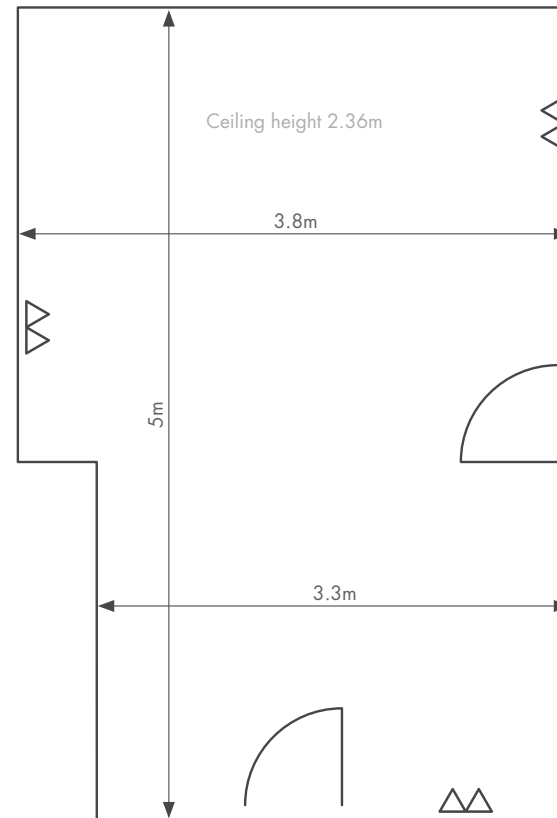

Champagne Suite

Key

-  Door
-  Single socket
-  Double socket
-  Triple socket
-  Telephone point
-  TV aerial
-  Column
-  Dance floor
-  Room partition
-  Balcony
-  Column

	Theatre		Classroom		Cabaret		Banquet		Open block	U-shape	Boardroom	Ceremony	Wedding Breakfast	Reception
	Front projection	Rear projection	Front projection	Rear projection	Front projection	Rear projection	Front projection	Rear projection						
Champagne Suite	18	18	-	-	-	-	10	10	-	-	8	-	-	-