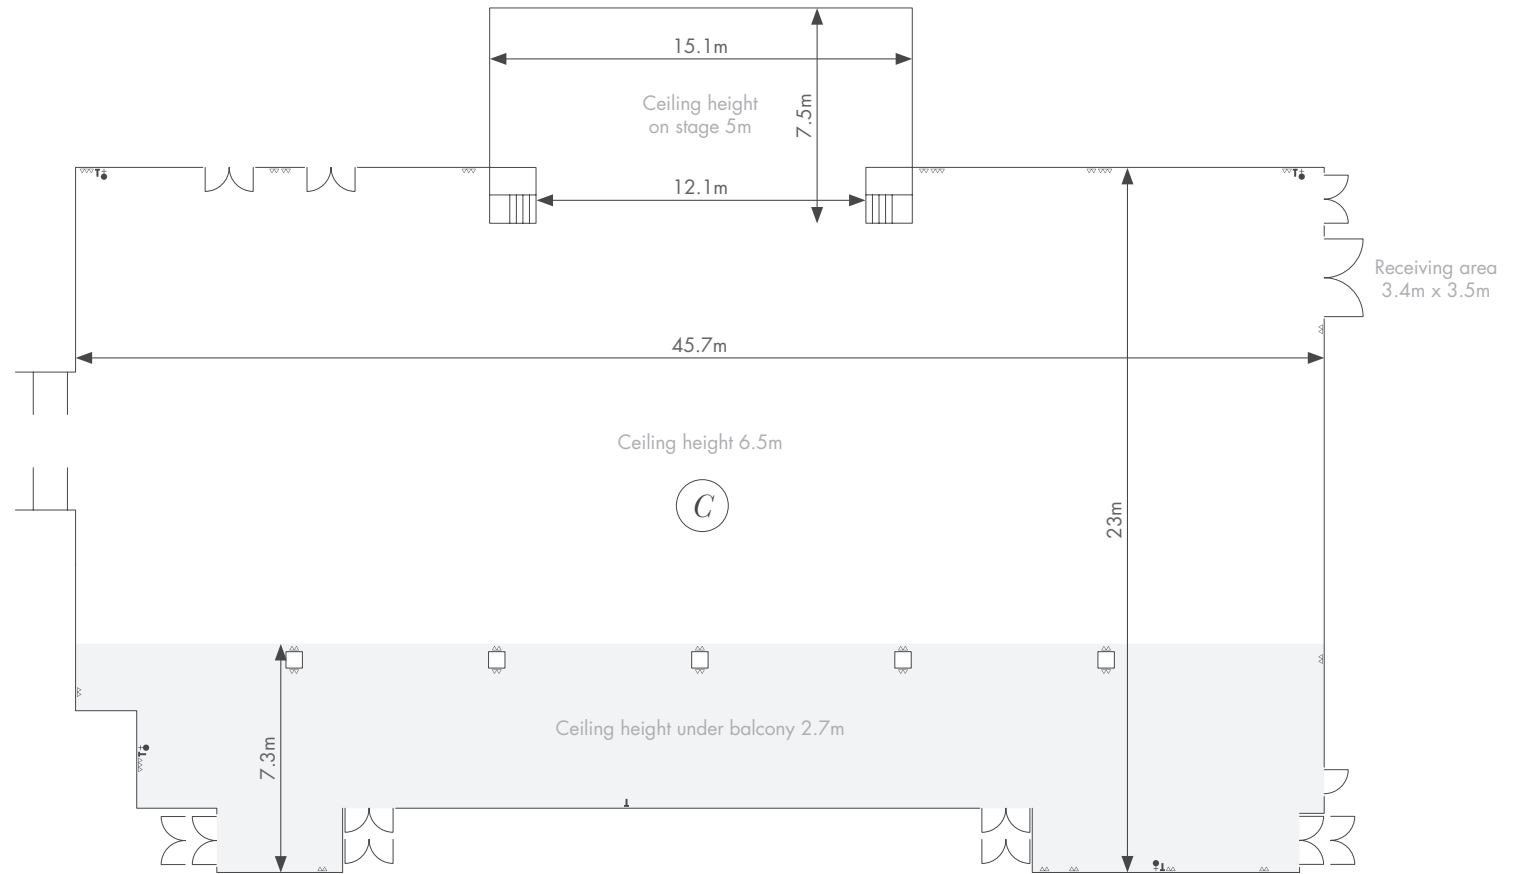

Ground Floor

C Broadway Suite

Key

-  Door
-  Single socket
-  Double socket
-  Triple socket
-  Telephone point
-  TV aerial
-  Column
-  Dance floor
-  Room partition
-  Balcony
-  Column

	Theatre		Classroom		Cabaret		Banquet		Open block	U-shape	Boardroom	Ceremony	Wedding Breakfast	Reception
	Front projection	Rear projection	Front projection	Rear projection	Front projection	Rear projection	Front projection	Rear projection						
<i>Broadway Suite</i>	1250	1250	400	400	400	400	850	850	-	170	160	1250	850	1250